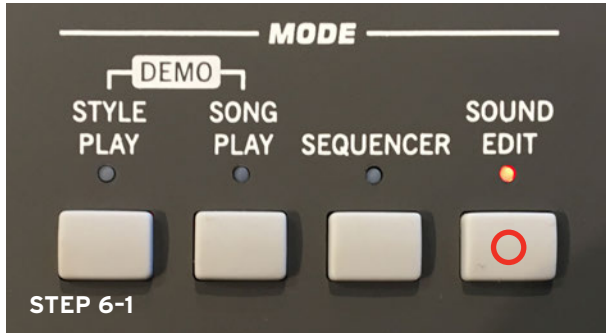

Korg Pa600SG Sounds & Styles Installation Guide

6 Locating the Sounds

For the ethnic instrument sounds, press the "Sound Edit" button on the left side of your Pa600SG, and access the instruments menu by pressing the "SND" tab on the screen, touch the "User" tab on the top, then select the desired instrument. More ethnic instruments are available in the next few pages as well as User Banks.

USER 1 : PAGE 1 (CHINESE)	
RUAN (SW1/S)	DIZI 2 (SW1/JS)
YANGQIN (SW1/JS)	GUZHENG (SW1/JS)
SANXIAN (SW1/JS)	LIUQIN (SW1/JS)
DIZI (SW1/JS)	PIPA (SW1/JS)

USER 1 : PAGE 2 (CHINESE)	
YANGQIN REVERSE	
ERHU (SW1/JS)	
RUAN 2	

USER 2 : PAGE 1 (MALAY)	
CHAKLENGPONG	SERULING (SW1/JS)
SERUNAI	GAMBUS
ANGKLUNG SINGLE	BIOLA
ANGKLUNG GROUP	AKORDION

USER 2 : PAGE 2 (MALAY)	
ANGKLUNG 2 (SW/JS)	
SERULING 2 (SW/JS)	
CHAK & GAMELAN	

USER 2 : PAGE 9 (INDIAN)	
NADHASWARAM	VEENA
BANSURI-EB	HARMONIUM 1
BANSURI 2	HARMONIUM 2
TAMBURA 1	SANTOOR 1

USER 2 : PAGE 10 (INDIAN)	
SURBAHAR	
SITAR	

USER DK : PAGE 1 (ETHNIC DRUMKITS)	
MALAY PERC	CHINESE KIT 1
INDIAN PERC	CHINESE KIT 2
CHINESE DRUMS	INDIAN DRUM KIT 2
CHINESE DRUMS 2