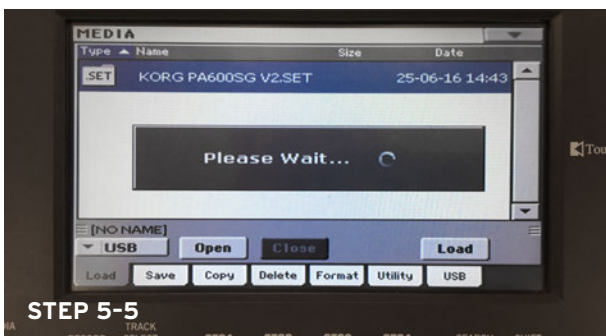

3 Inserting the SD card

1) Hold the microSD Card with your index finger and thumb holding the sides of the card at all times. Never touch the exposed copper pins of the card with your bare hands.

2) With the SD Card sticker label facing up, push it in to the slot as shown in the picture with the highlighted circle, you should hear a "click" sound.

3) Put the lid of the SD card slot back into place and tighten the screw in a clockwise direction.

4 Turn on the Pa600SG

1) Plug the power cord in and turn on the Pa600SG. Do not touch the keyboard or unplug the power while it is loading.

Korg Pa600SG Sounds & Styles Installation Guide

5 Installation of new or updated Pa600SG Firmware

- 1) Insert the thumbdrive with the latest Firmware into the USB slot.
- 2) Press the "MEDIA" button.
- 3) Press "Load" on the touchscreen as shown, followed by the dropdown arrow beside "Disk", and select "USB".
- 4) Select the firmware file "KORG PA600SG V2.SET" and press the "Load" button.
- 5) Press "Yes" to confirm the installation. Do not touch the keyboard or unplug the power during this process.