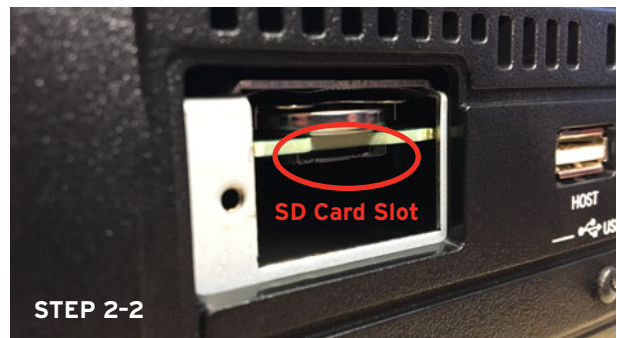

Do not rename or edit any of the files or folders in the zip file. NOTE: If your Pa600SG already comes with the SD card installed and you wish only to update to the latest firmware, skip to step 5.

2 Remove the lid of the SD card slot

1) Shut down your Pa600SG, disconnect the power cord and any other cables connected to your Pa600SG to prevent any unexpected damage during installation.

2) Remove the screw on the lid of SD card slot, located at the back of the keyboard. Remove the lid and keep both the screw and the lid in a safe place. You should now see the SD card slot below the battery.

3 Inserting the SD card

1) Hold the microSD Card with your index finger and thumb holding the sides of the card at all times. Never touch the exposed copper pins of the card with your bare hands.

2) With the SD Card sticker label facing up, push it in to the slot as shown in the picture with the highlighted circle, you should hear a "click" sound.

3) Put the lid of the SD card slot back into place and tighten the screw in a clockwise direction.

4 Turn on the Pa600SG

1) Plug the power cord in and turn on the Pa600SG. Do not touch the keyboard or unplug the power while it is loading.