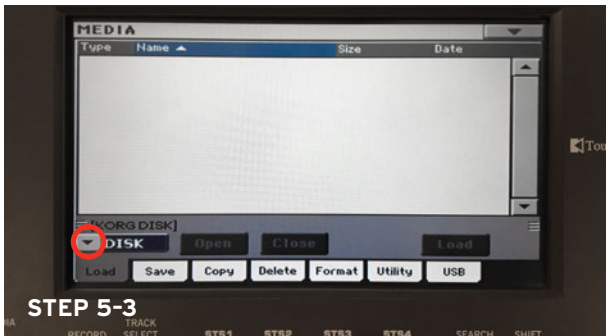

3 Inserting the SD card

1) Hold the microSD Card with your index finger and thumb holding the sides of the card at all times. Never touch the exposed copper pins of the card with your bare hands.

2) With the SD Card sticker label facing up, push it in to the slot as shown in the picture with the highlighted circle, you should hear a "click" sound.

3) Put the lid of the SD card slot back into place and tighten the screw in a clockwise direction.

4 Turn on the Pa600SG

1) Plug the power cord in and turn on the Pa600SG. Do not touch the keyboard or unplug the power while it is loading.

Korg Pa600SG Sounds & Styles Installation Guide

5 Installation of new or updated Pa600SG Firmware

- 1) Insert the thumbdrive with the latest Firmware into the USB slot.
- 2) Press the "MEDIA" button.
- 3) Press "Load" on the touchscreen as shown, followed by the dropdown arrow beside "Disk", and select "USB".
- 4) Select the firmware file "KORG PA600SG V2.SET" and press the "Load" button.
- 5) Press "Yes" to confirm the installation. Do not touch the keyboard or unplug the power during this process.