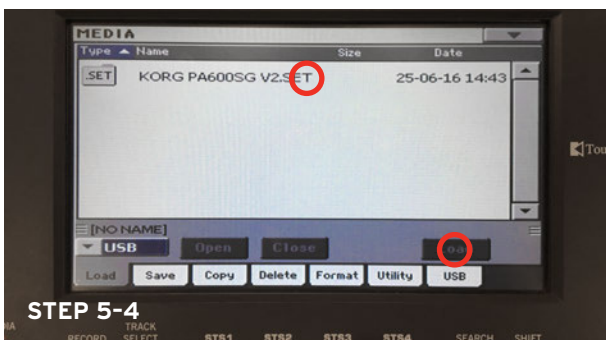

3 Inserting the SD card

1) Hold the microSD Card with your index finger and thumb holding the sides of the card at all times. Never touch the exposed copper pins of the card with your bare hands.

2) With the SD Card sticker label facing up, push it in to the slot as shown in the picture with the highlighted circle, you should hear a "click" sound.

3) Put the lid of the SD card slot back into place and tighten the screw in a clockwise direction.

4 Turn on the Pa600SG

1) Plug the power cord in and turn on the Pa600SG. Do not touch the keyboard or unplug the power while it is loading.

Korg Pa600SG Sounds & Styles Installation Guide

5 Installation of new or updated Pa600SG Firmware

- 1) Insert the thumbdrive with the latest Firmware into the USB slot.
- 2) Press the "MEDIA" button.
- 3) Press "Load" on the touchscreen as shown, followed by the dropdown arrow beside "Disk", and select "USB".
- 4) Select the firmware file "KORG PA600SG V2.SET" and press the "Load" button.
- 5) Press "Yes" to confirm the installation. Do not touch the keyboard or unplug the power during this process.